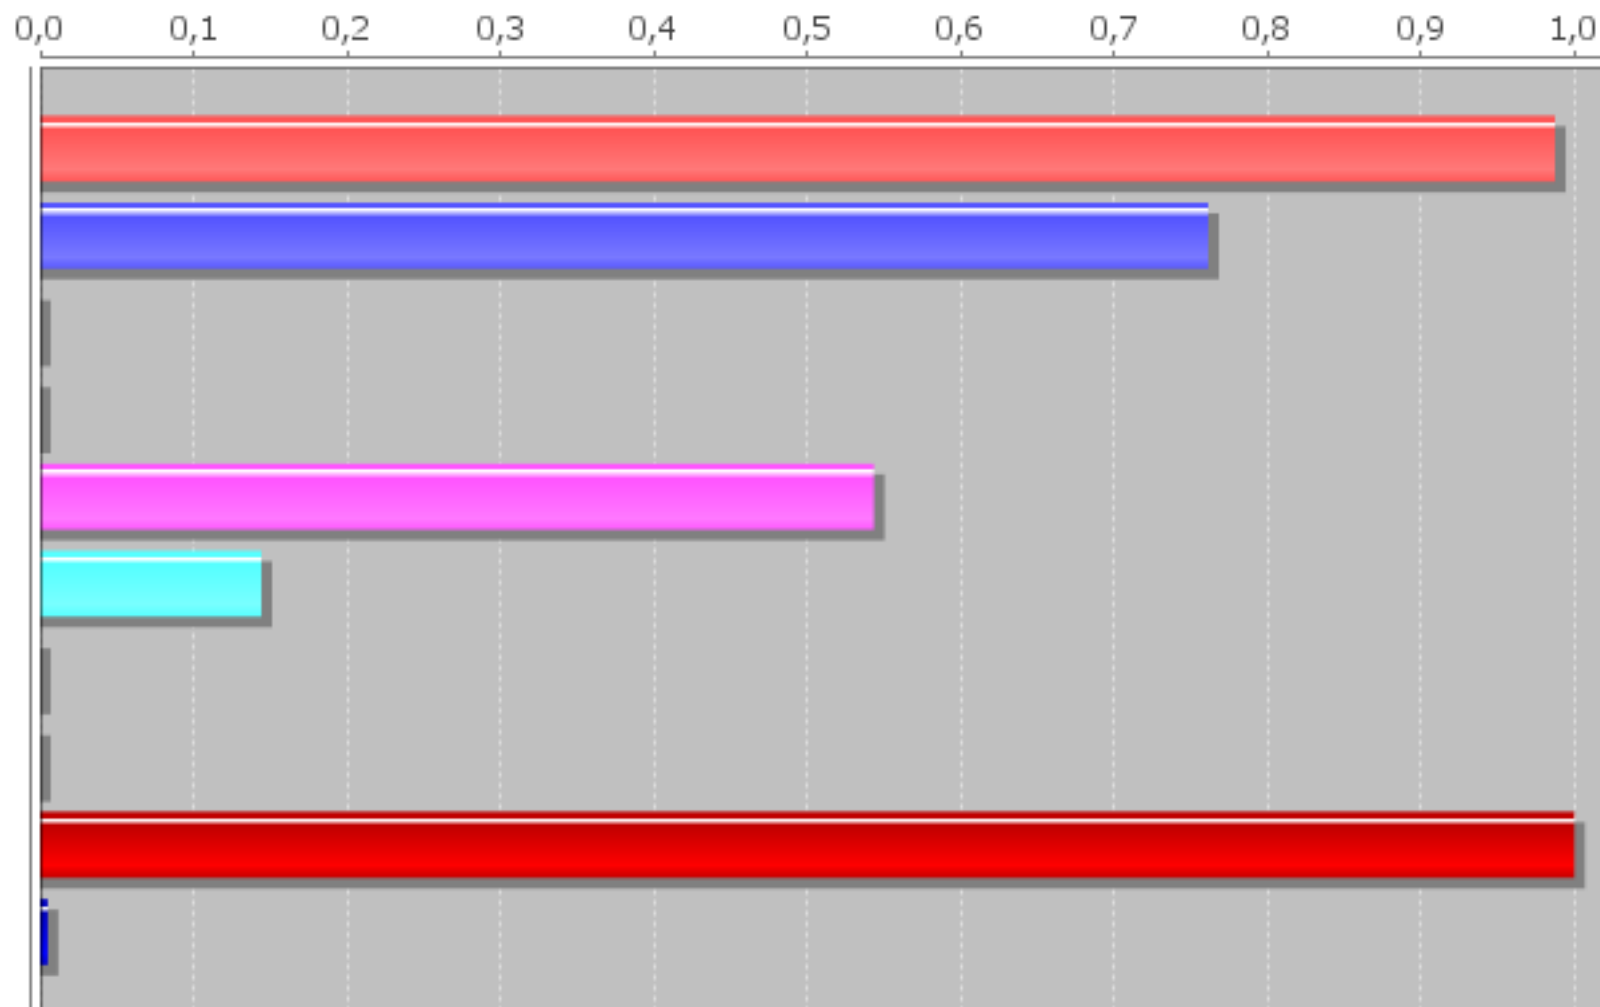

# Token Occupancy

- WLS-Thread-Pool (place)
- WLS-CPU (qplace:queue)
- WLS-CPU (qplace:depository)
- DBS-I/O (qplace:depository)
- DBS-CPU (qplace:queue)
- DBS-I/O (qplace:queue)
- DBS-PQ (place)
- DBS-CPU (qplace:depository)
- Client (qplace:queue)
- Client (qplace:depository)